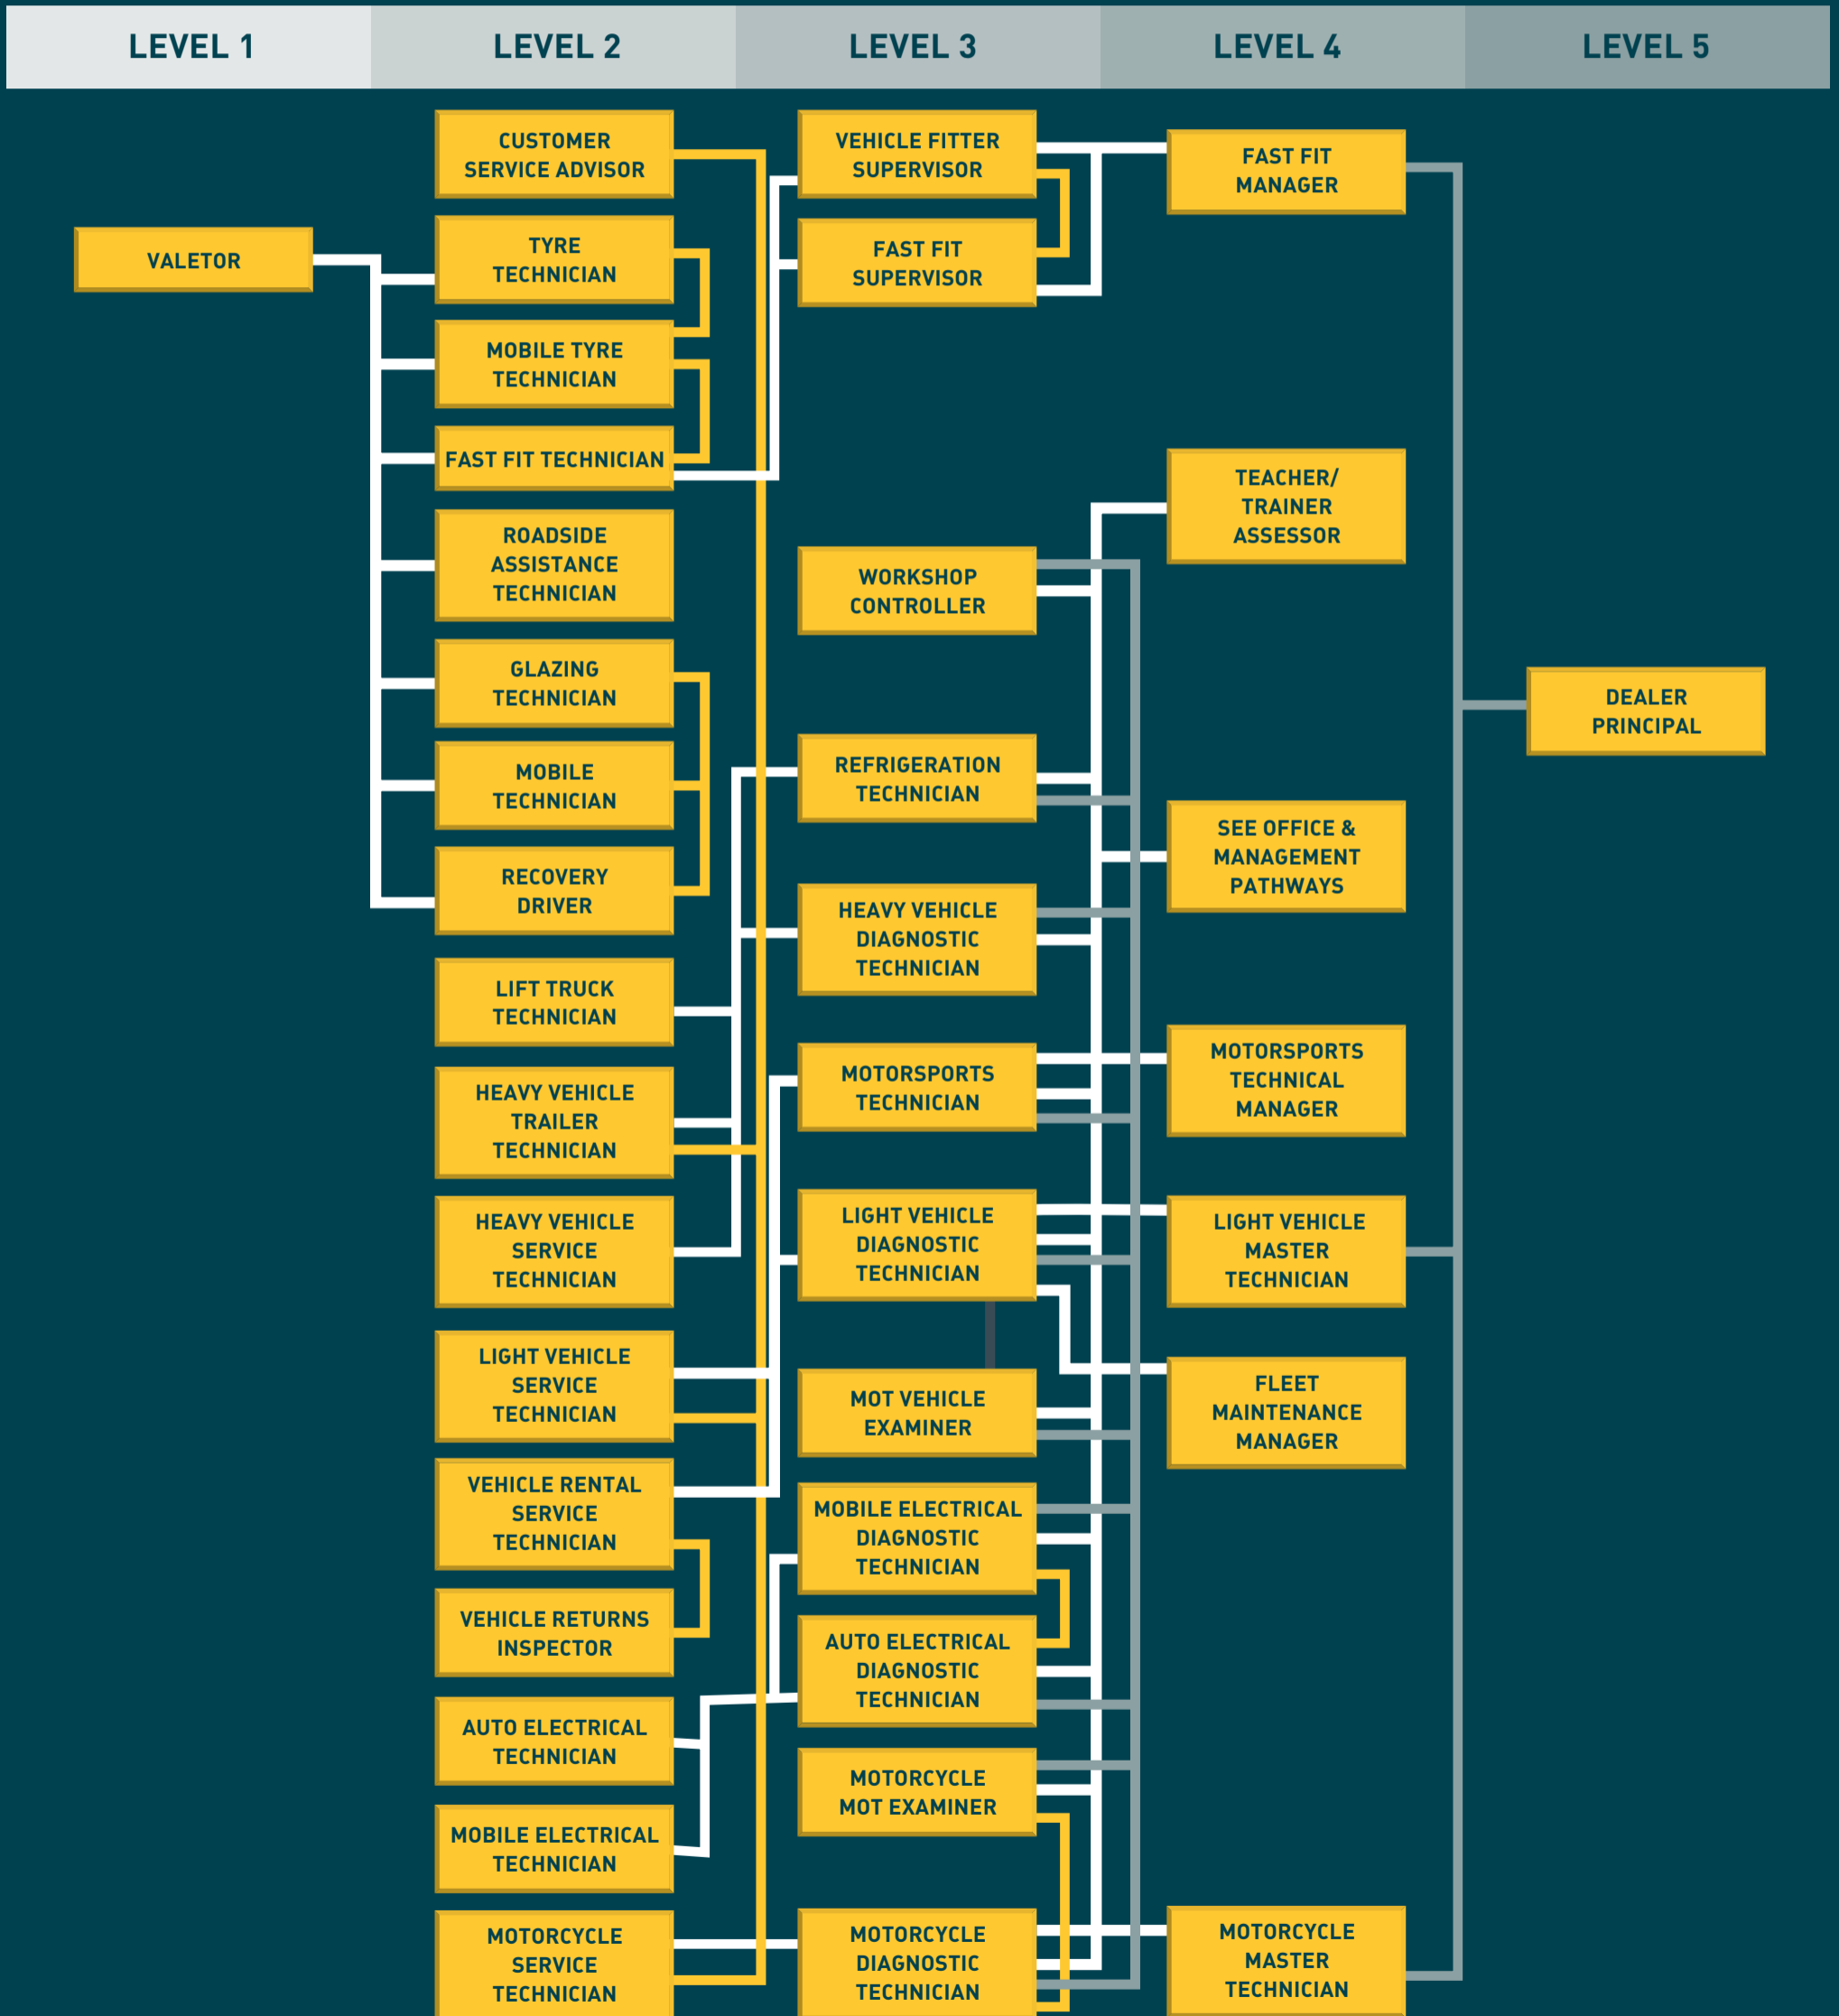

# IMI AUTOCITY TECHNICAL CAREER PATHWAYS IN THE AUTOMOTIVE INDUSTRY

Check out how you can progress your career with our easy to follow pathway map. Roles are linked to the World of Work pages on the IMI Autocity platform, where you'll find all the information you need about different jobs within this industry.