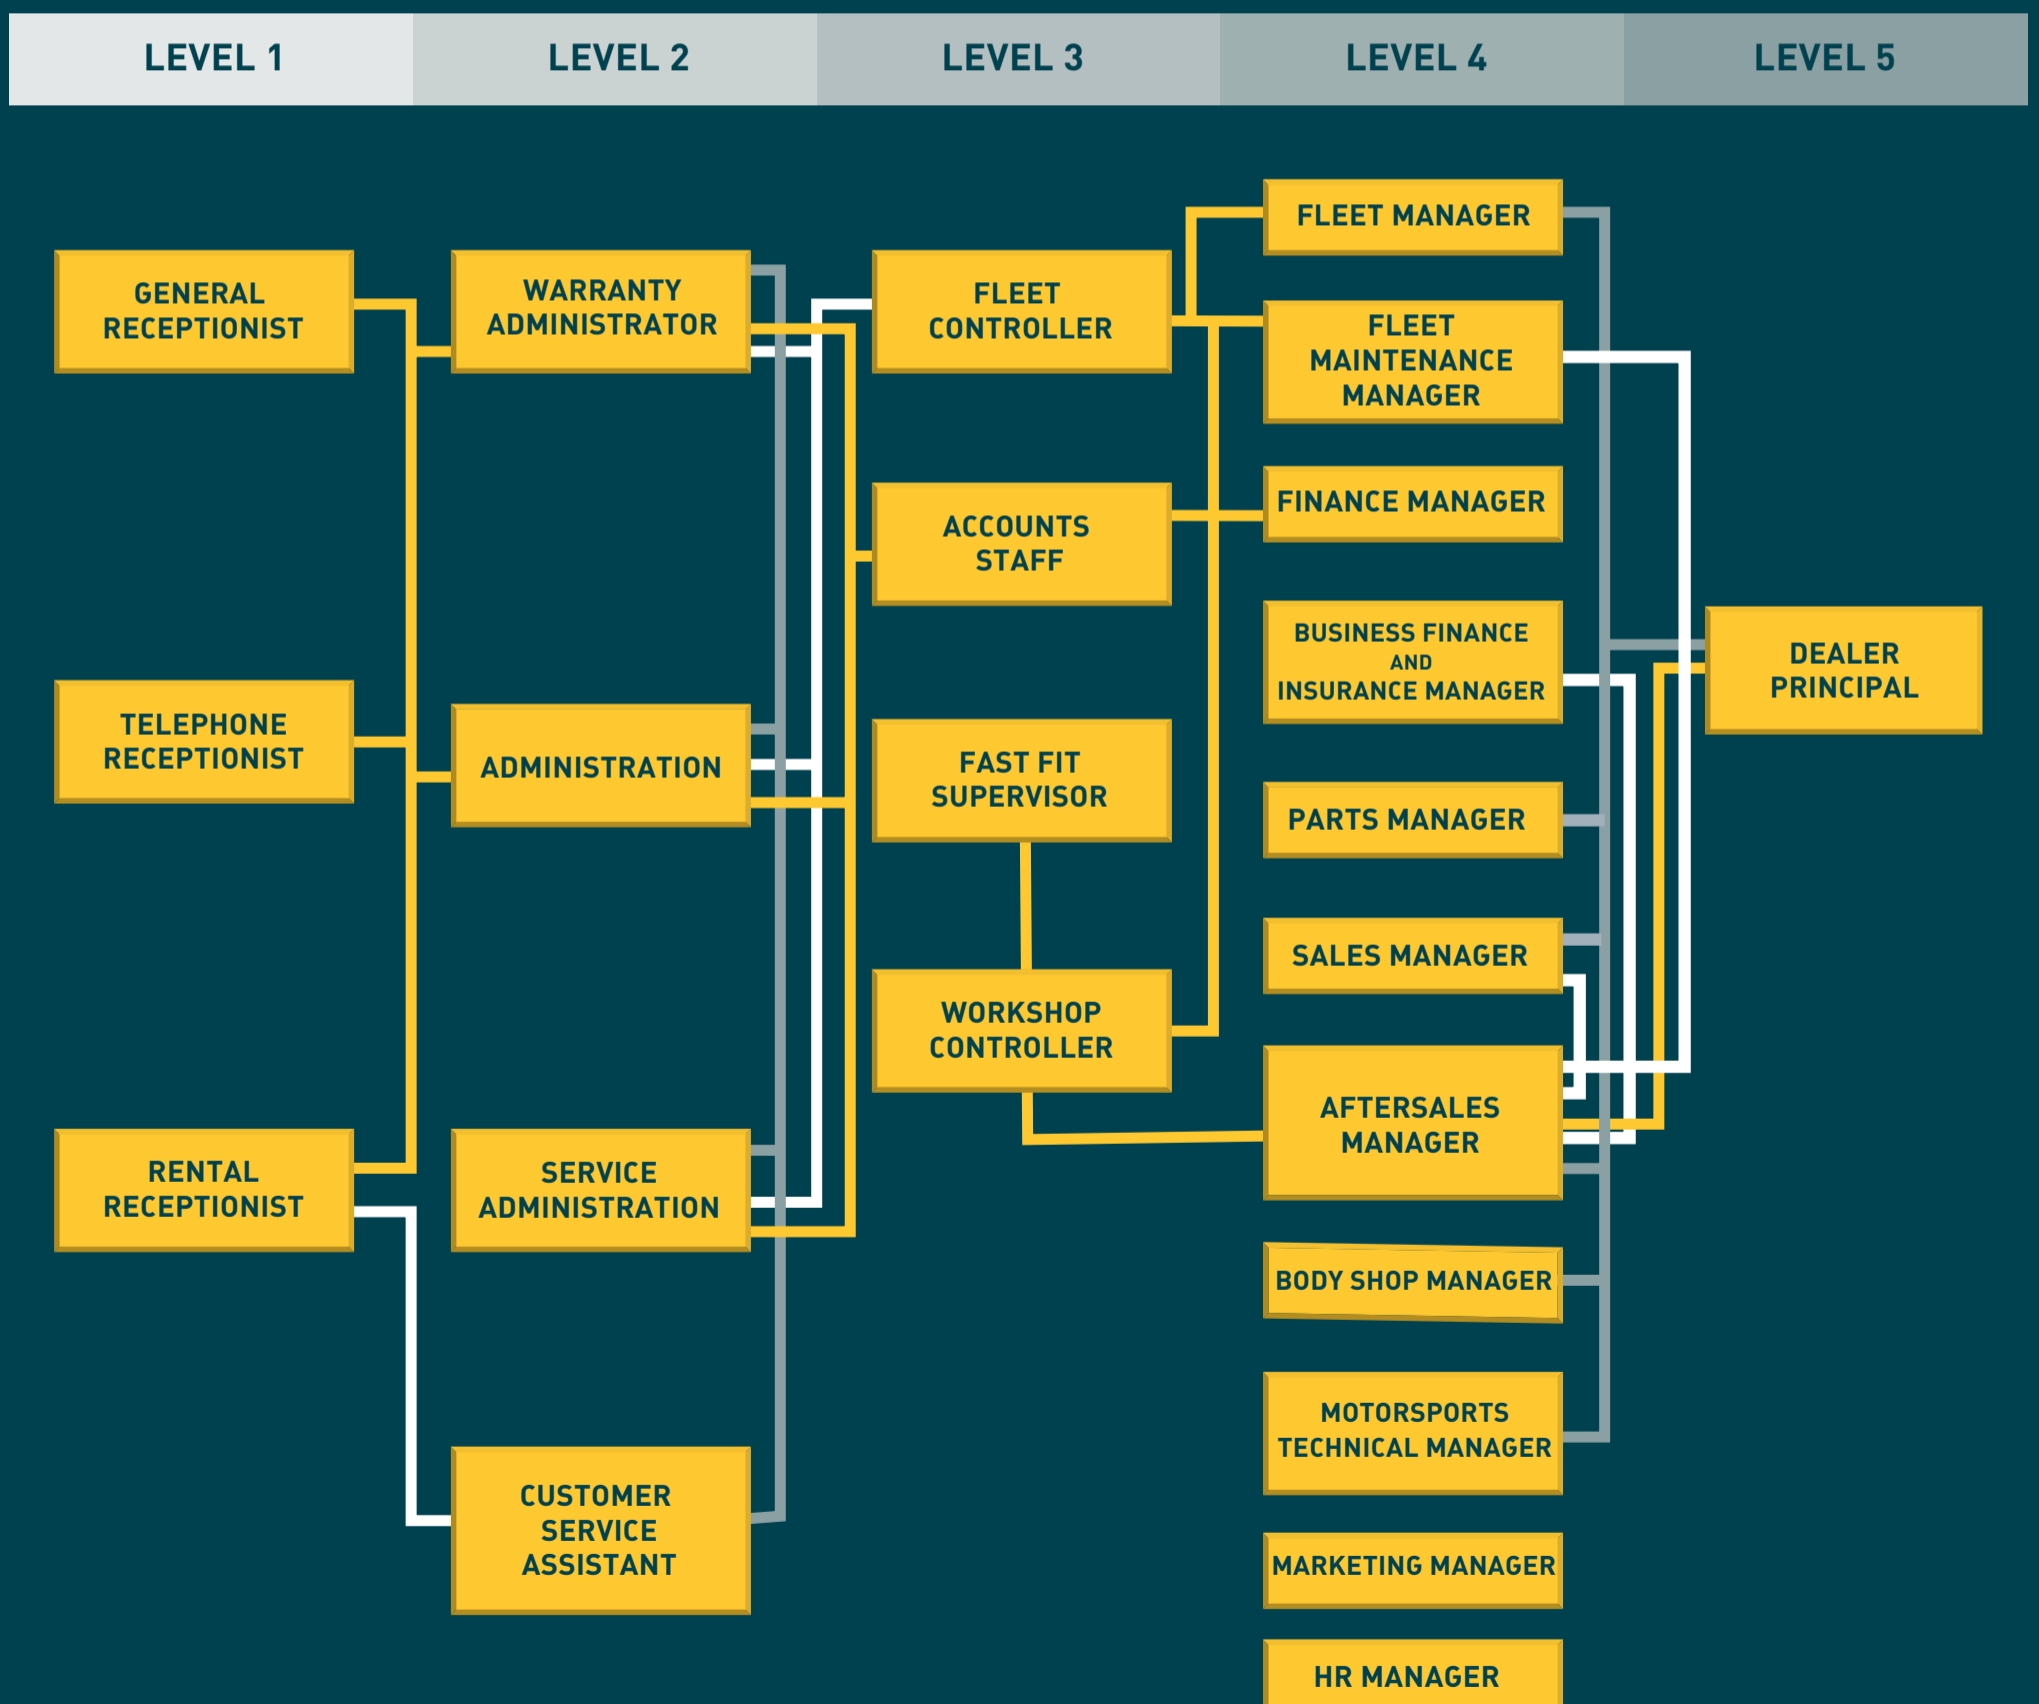

INSTITUTE
OF THE MOTOR
INDUSTRY

IMI AUTOCITY

OFFICE & MANAGEMENT CAREER PATHWAYS IN THE AUTOMOTIVE INDUSTRY

Check out how you can progress your career with our easy to follow pathway map. Roles are linked to the World of Work pages on the Autocity website, where you'll find all the information you need about different jobs within this industry.

Which route will you take? www.theimi.org.uk/managementpathways