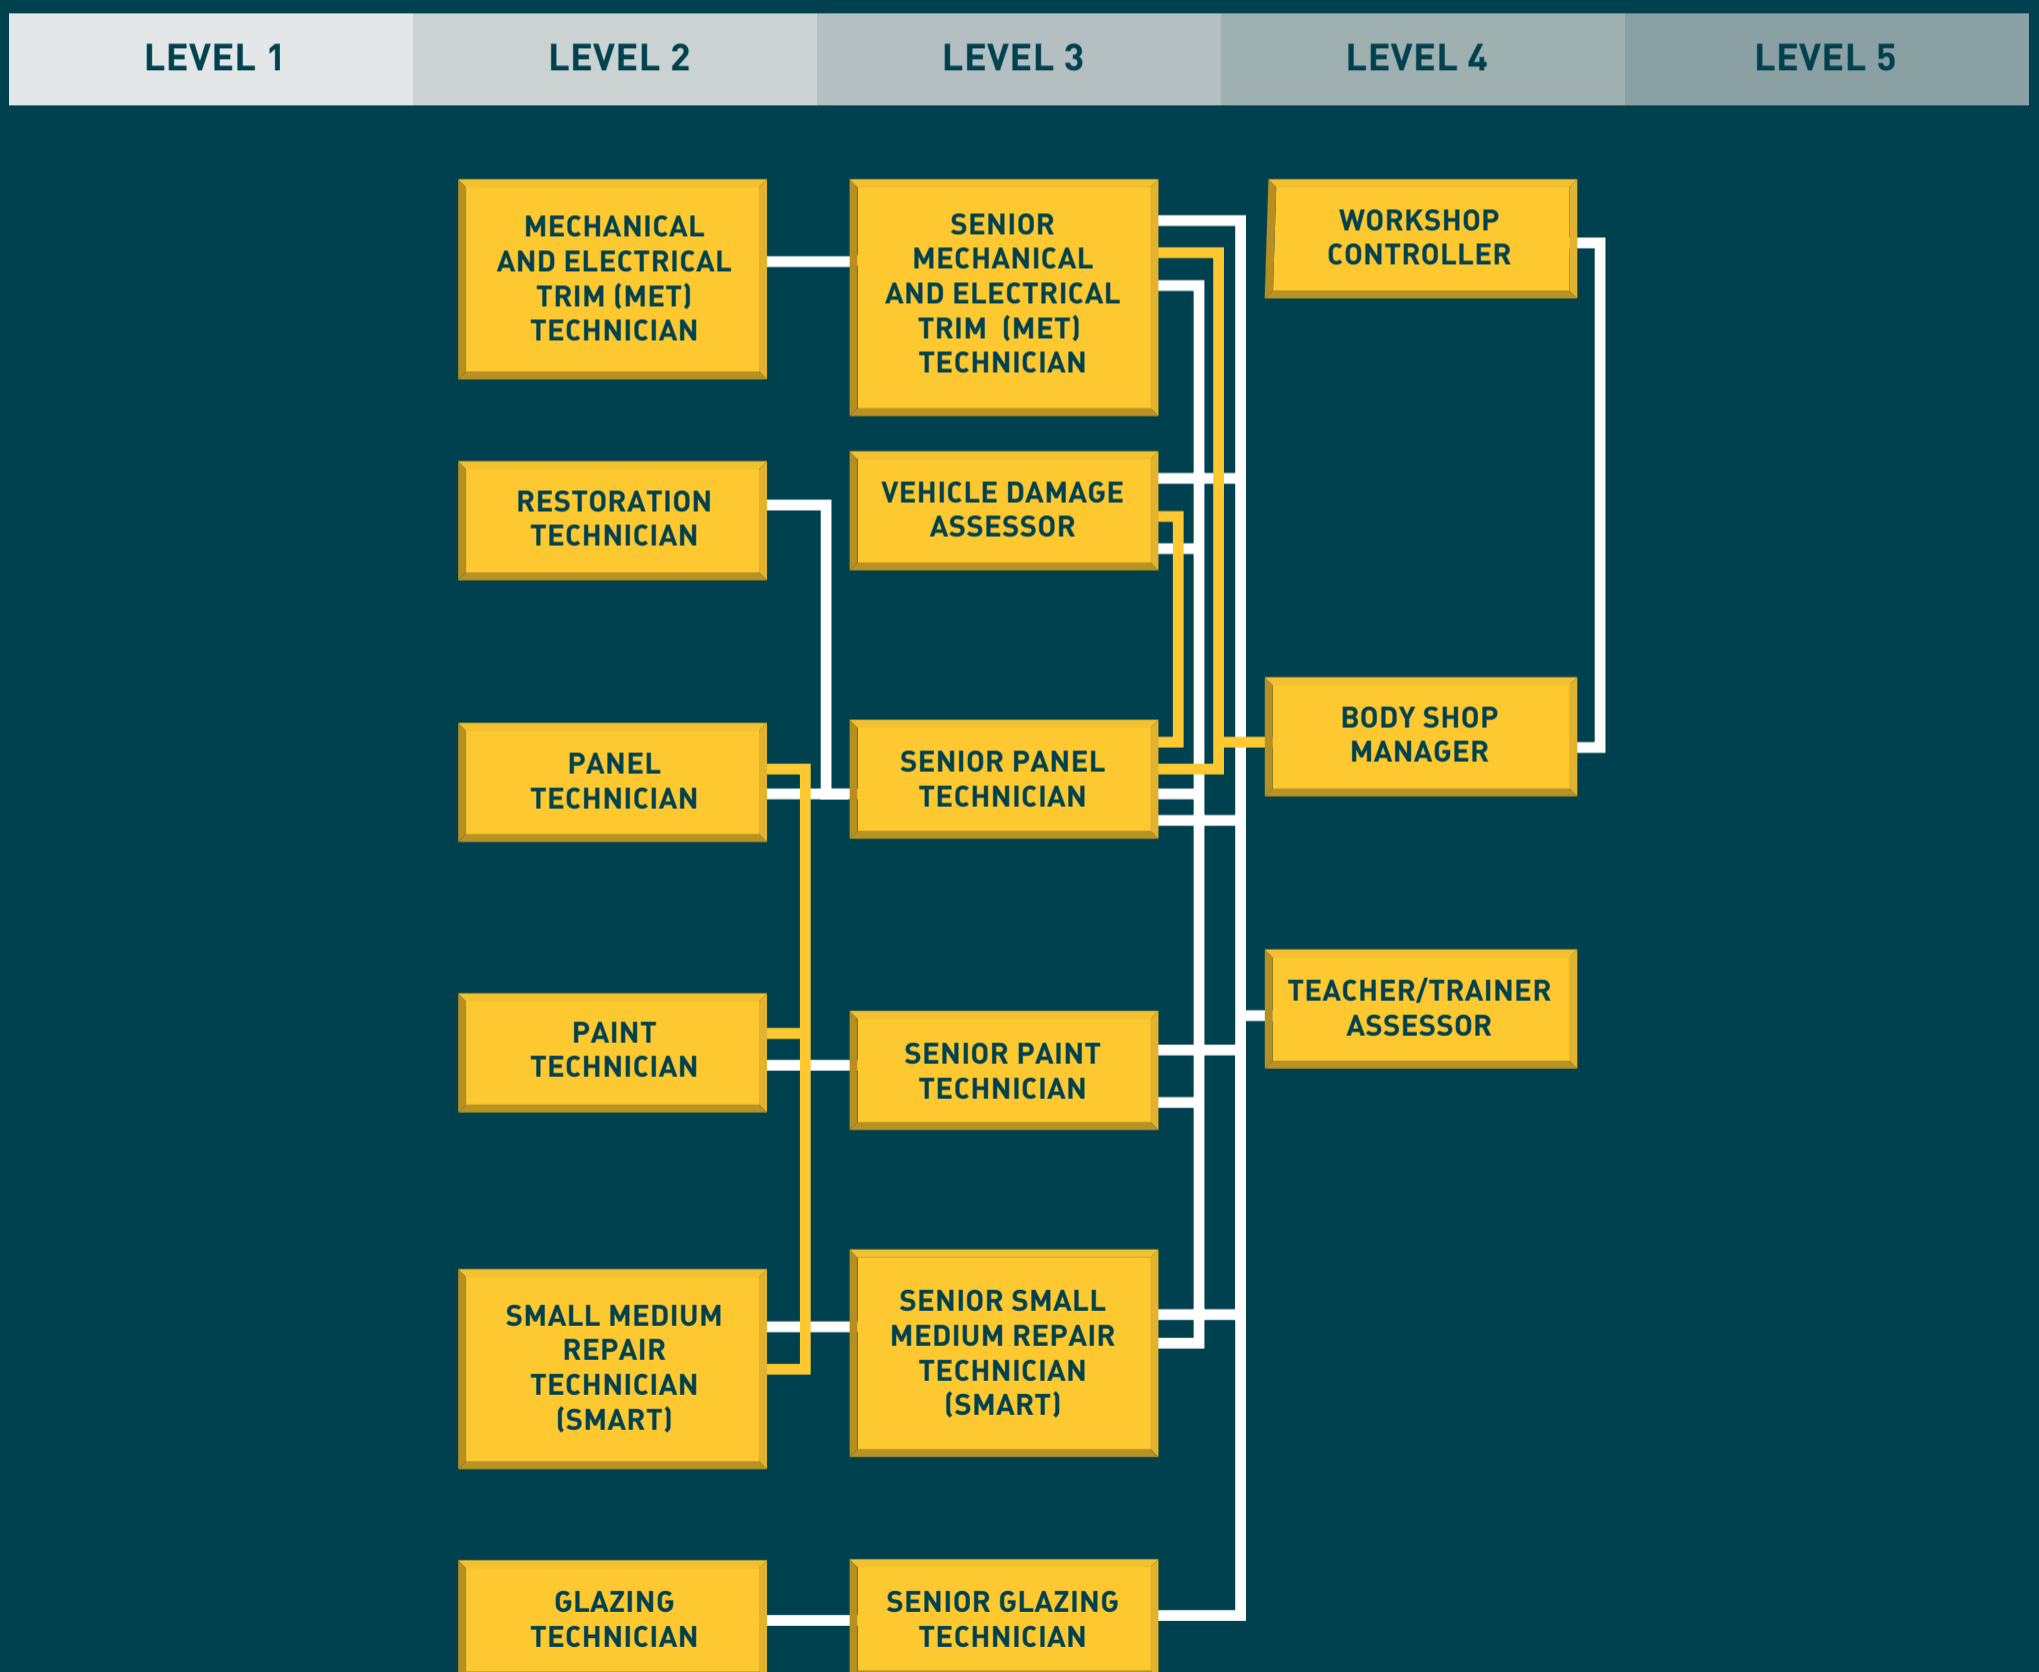

INSTITUTE
OF THE MOTOR
INDUSTRY

IMI AUTOCITY

BODY SHOP CAREER PATHWAYS IN THE AUTOMOTIVE INDUSTRY

Check out how you can progress your career with our easy to follow pathway map. Roles are linked to the World of Work pages on the Autocity website, where you'll find all the information you need about different jobs within this industry.

Which route will you take? www.theimi.org.uk/bodyshoppathways